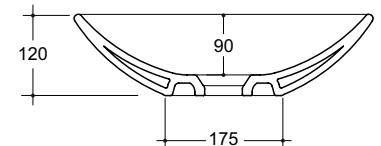

### WEIGHT

7.8 kg

### OVERFLOW & WASTE

32mm non-overflow plug and waste not included.

UNDERSIDE VIEW