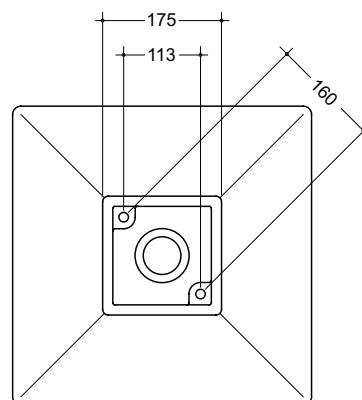

### WEIGHT

7.8 kg

### OVERFLOW & WASTE

32mm non-overflow plug and waste not included.

UNDERSIDE VIEW