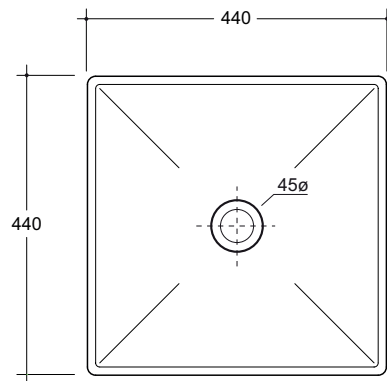

### WEIGHT

7.8 kg

### OVERFLOW & WASTE

32mm non-overflow plug and waste not included.

UNDERSIDE VIEW